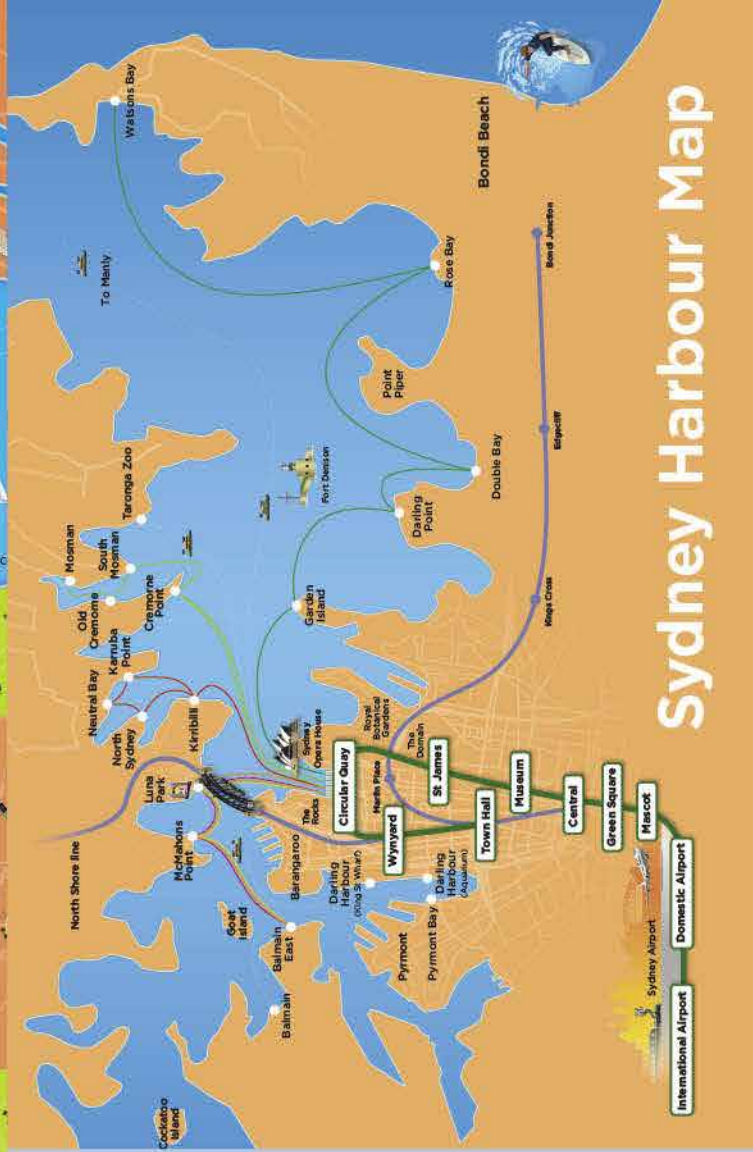

Catch AirportLink
**Sydney's
 Airport Train**

airportlink.com.au

©Airport Link July 2021

Sydney Harbour Map

Platforms from City Stations to Airport

Platform number	Station
23	Central Station
2	Museum Station
2	St James Station
2	Circular Quay Station
6	Wynyard Station
6	Town Hall Station
1	Kings Cross Station (change at Central)

Central Station

Precinct Map

AirportLink
 Sydney's Airport Train

Town Hall Station

Museum Station

Central Station

ACCOMMODATION

HOTELS

- ★ 1 1831 Boutique Hotel
- ★ 2 Adina Apartment Hotel Sydney
- ★ 3 Adina Apartment Hotel Sydney Central
- ★ 7 Annam Apartments Potts Point
- ★ 8 APX Apartments Darling Harbour
- ★ 9 Break Free on George
- ★ 10 Capitol Square Hotel Sydney
- ★ 14 Great Southern Hotel
- ★ 17 Holiday Inn Darling Harbour
- ★ 20 Hotel Stellar
- ★ 22 Hyde Park Inn
- ★ 24 Ibis Sydney World Square
- ★ 29 Mercure Sydney
- ★ 30 Meriton Suites Campbell Street
- ★ 31 Meriton Suites Kent Street
- ★ 32 Meriton Suites Pitt Street
- ★ 34 Meriton Suites World Tower
- ★ 36 Metro Hotel Sydney Central
- ★ 37 Novotel Sydney Central
- ★ 39 Novotel Sydney Darling Square
- ★ 41 Oaks Hyde Park Plaza
- ★ 44 Park Regis City Centre
- ★ 45 Park Royal Darling Harbour
- ★ 48 Pullman Sydney Hyde Park
- ★ 49 Quest Potts Point
- ★ 51 Radisson Hotel & Suites Sydney
- ★ 52 Rendezvous Hotel Sydney Central
- ★ 53 Rydges World Square
- ★ 54 Seasons Darling Harbour
- ★ 68 Travelodge Hotel Sydney
- ★ 71 Vibe Hotel Sydney

*The above was correct at the time of printing.

(Map not to scale)