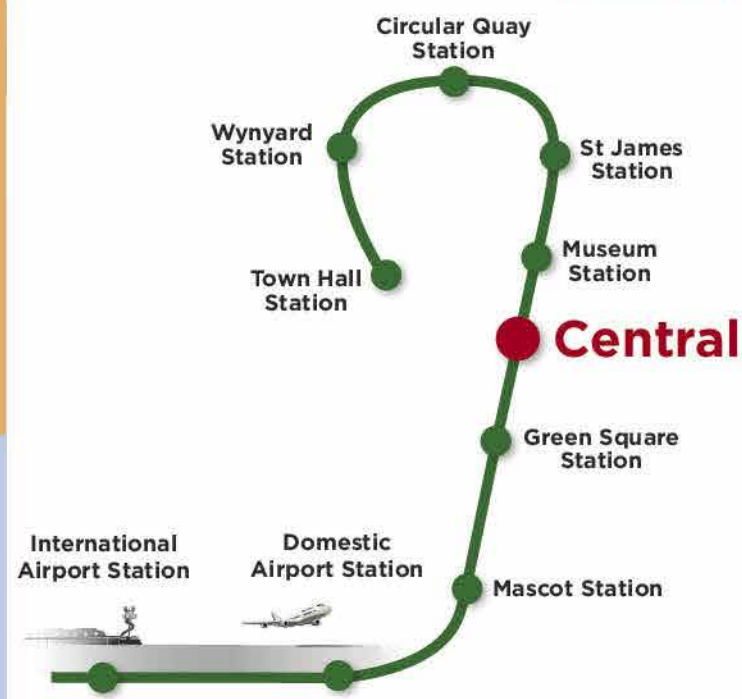

Catch AirportLink
**Sydney's
 Airport Train**

airportlink.com.au

©Airport Link July 2021

Sydney Harbour Map

Platforms from City Stations to Airport

Platform number	Station
23	Central Station
2	Museum Station
2	St James Station
2	Circular Quay Station
6	Wynyard Station
6	Town Hall Station
1	Kings Cross Station (change at Central)

Central Station

Precinct Map

AirportLink
 Sydney's Airport Train

Town Hall Station

Museum Station

Central Station

ACCOMMODATION

HOTELS

- ★ 1 1831 Boutique Hotel
- ★ 2 Adina Apartment Hotel Sydney
- ★ 3 Adina Apartment Hotel Sydney Central
- ★ 7 Annam Apartments Potts Point
- ★ 8 APX Apartments Darling Harbour
- ★ 9 Break Free on George
- ★ 10 Capitol Square Hotel Sydney
- ★ 14 Great Southern Hotel
- ★ 17 Holiday Inn Darling Harbour
- ★ 20 Hotel Stellar
- ★ 22 Hyde Park Inn
- ★ 24 Ibis Sydney World Square
- ★ 29 Mercure Sydney
- ★ 30 Meriton Suites Campbell Street
- ★ 31 Meriton Suites Kent Street
- ★ 32 Meriton Suites Pitt Street
- ★ 34 Meriton Suites World Tower
- ★ 36 Metro Hotel Sydney Central
- ★ 37 Novotel Sydney Central
- ★ 39 Novotel Sydney Darling Square
- ★ 41 Oaks Hyde Park Plaza
- ★ 44 Park Regis City Centre
- ★ 45 Park Royal Darling Harbour
- ★ 48 Pullman Sydney Hyde Park
- ★ 49 Quest Potts Point
- ★ 51 Radisson Hotel & Suites Sydney
- ★ 52 Rendezvous Hotel Sydney Central
- ★ 53 Rydges World Square
- ★ 54 Seasons Darling Harbour
- ★ 68 Travelodge Hotel Sydney
- ★ 71 Vibe Hotel Sydney

*The above was correct at the time of printing.

(Map not to scale)