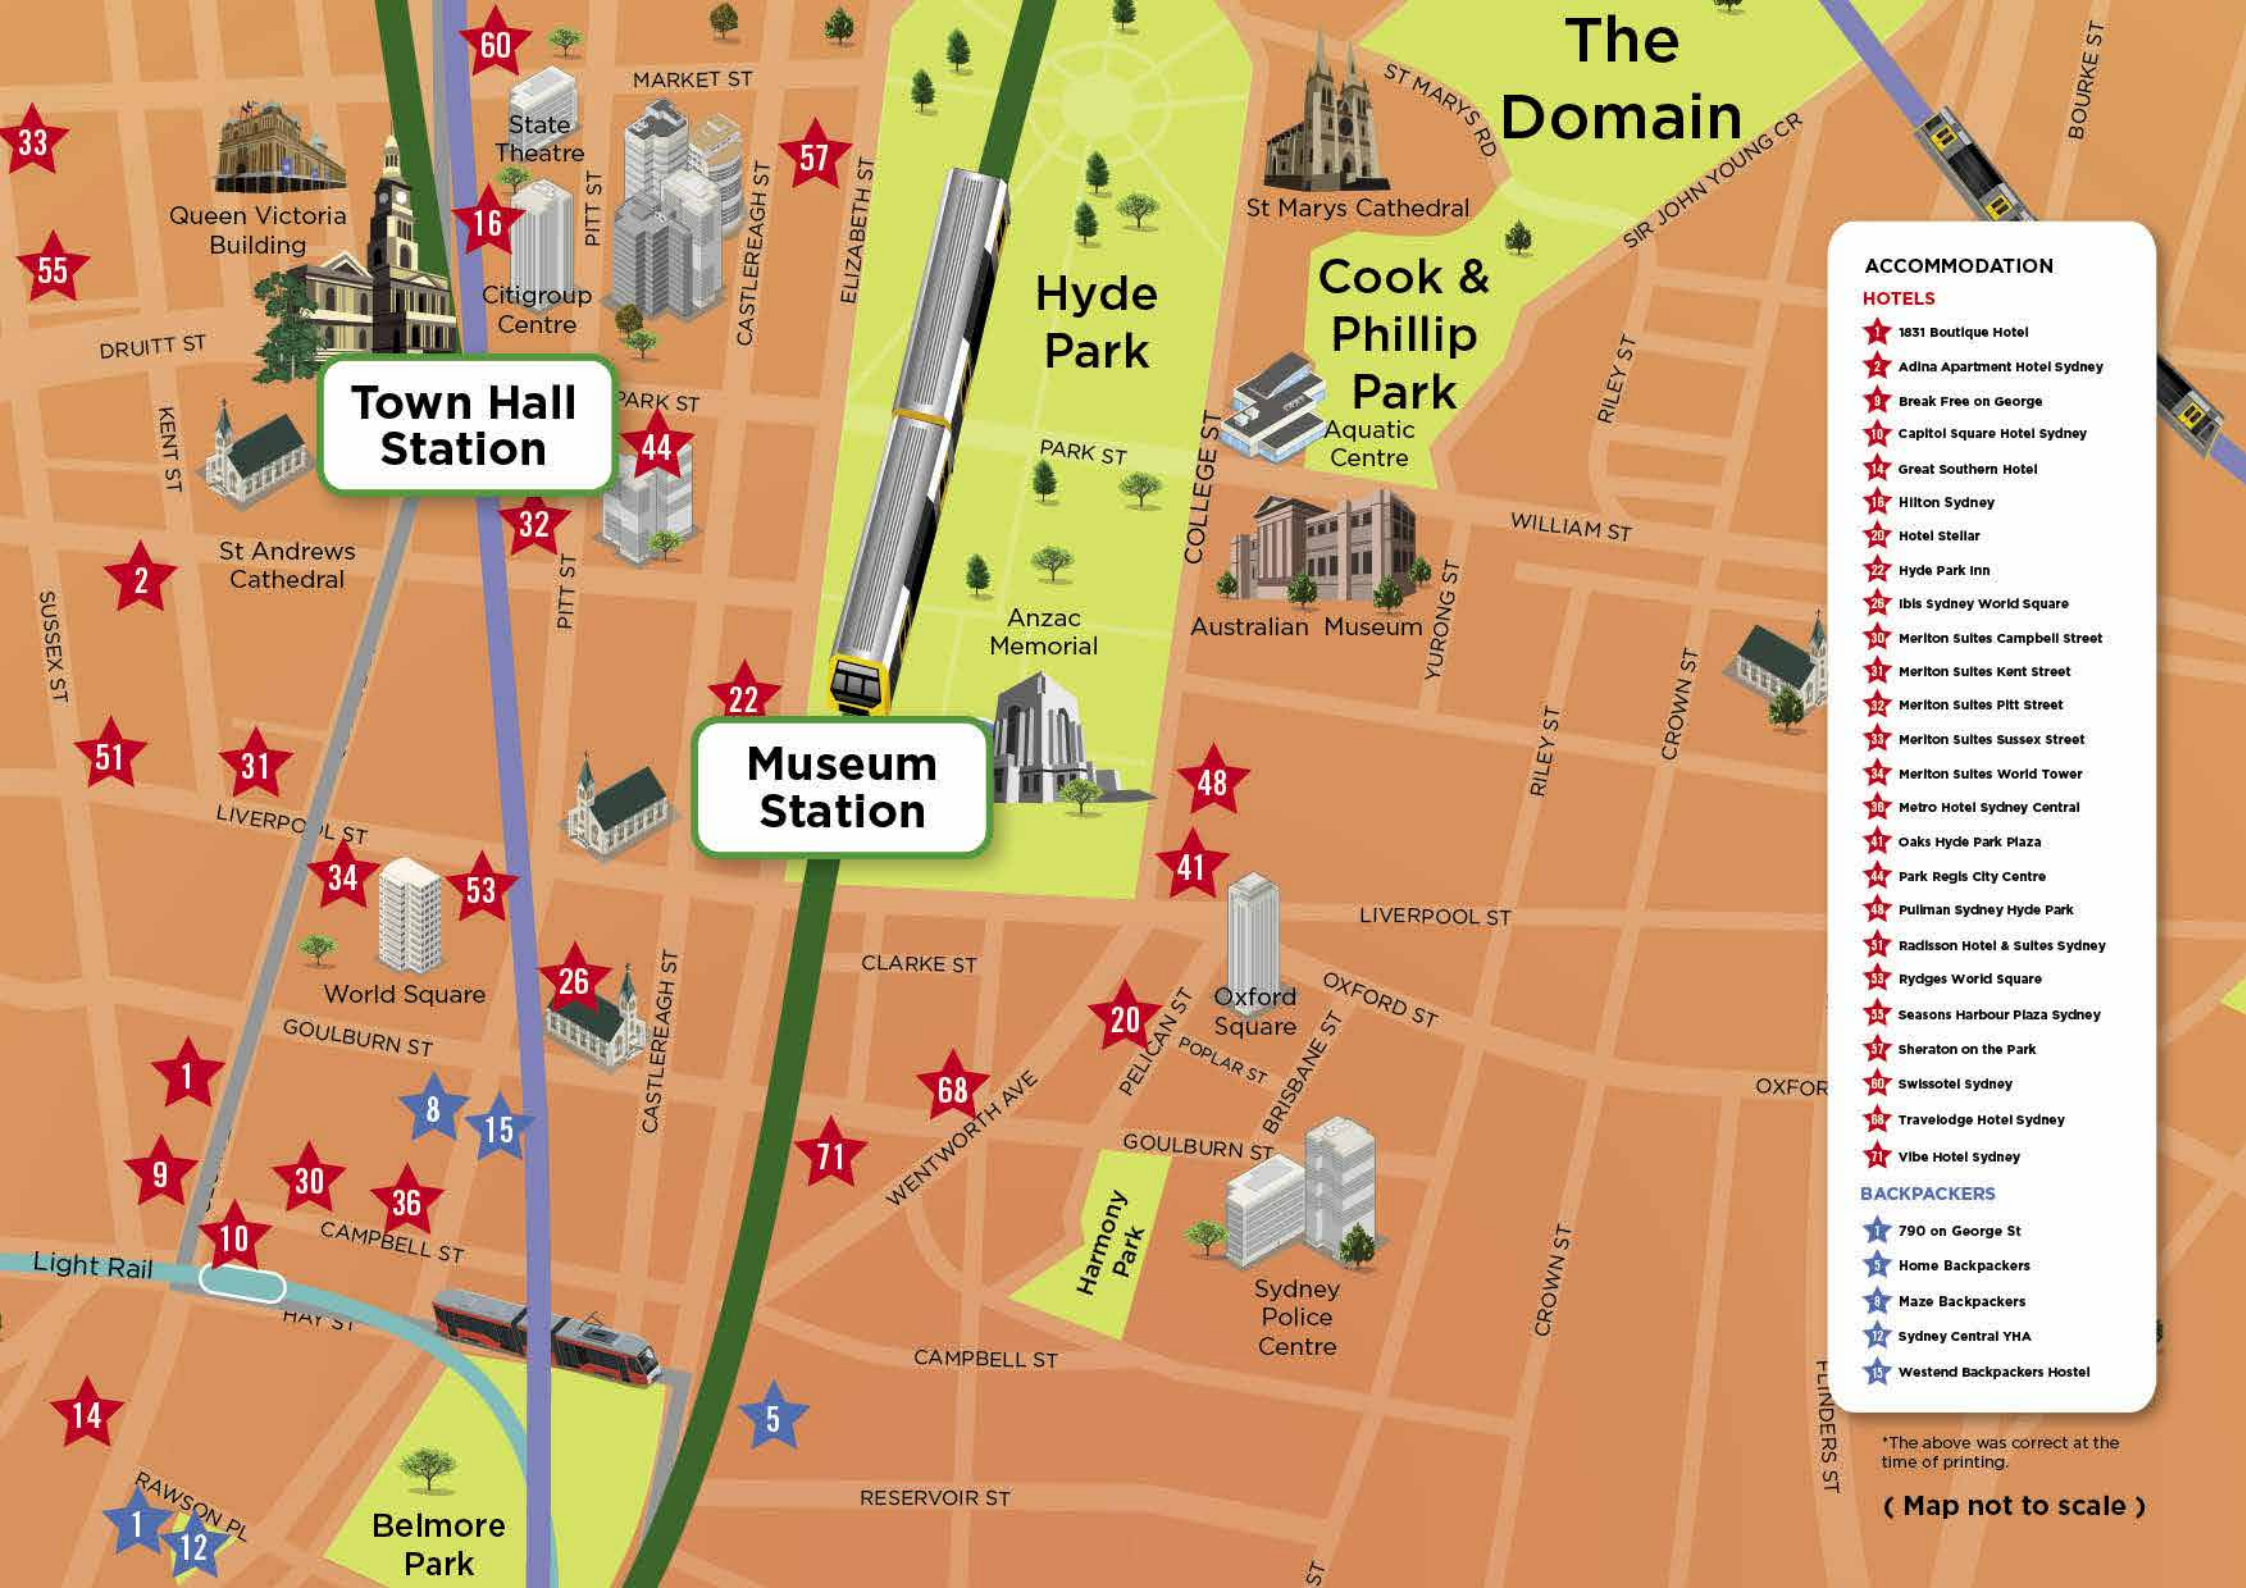

Catch AirportLink
**Sydney's
 Airport Train**

airportlink.com.au

©Airport Link July 2021

Sydney Harbour Map

Platforms from City Stations to Airport

Station	Platform number
Central Station	23
Museum Station	2
St James Station	2
Circular Quay Station	2
Wynyard Station	6
Town Hall Station	6
Kings Cross Station (change at Central)	1

**Museum
 Station
 Precinct Map**

AirportLink
 Sydney's Airport Train

The Domain

- ACCOMMODATION**
- HOTELS**
- ★ 1831 Boutique Hotel
 - ★ Adina Apartment Hotel Sydney
 - ★ Break Free on George
 - ★ Capitol Square Hotel Sydney
 - ★ Great Southern Hotel
 - ★ Hilton Sydney
 - ★ Hotel Stellar
 - ★ Hyde Park Inn
 - ★ Ibis Sydney World Square
 - ★ Meriton Suites Campbell Street
 - ★ Meriton Suites Kent Street
 - ★ Meriton Suites Pitt Street
 - ★ Meriton Suites Sussex Street
 - ★ Meriton Suites World Tower
 - ★ Metro Hotel Sydney Central
 - ★ Oaks Hyde Park Plaza
 - ★ Park Regis City Centre
 - ★ Pullman Sydney Hyde Park
 - ★ Radisson Hotel & Suites Sydney
 - ★ Rydges World Square
 - ★ Seasons Harbour Plaza Sydney
 - ★ Sheraton on the Park
 - ★ Swisshotel Sydney
 - ★ Travelodge Hotel Sydney
 - ★ Vibe Hotel Sydney
- BACKPACKERS**
- ★ 790 on George St
 - ★ Home Backpackers
 - ★ Maze Backpackers
 - ★ Sydney Central YHA
 - ★ Westend Backpackers Hostel

*The above was correct at the time of printing.

(Map not to scale)