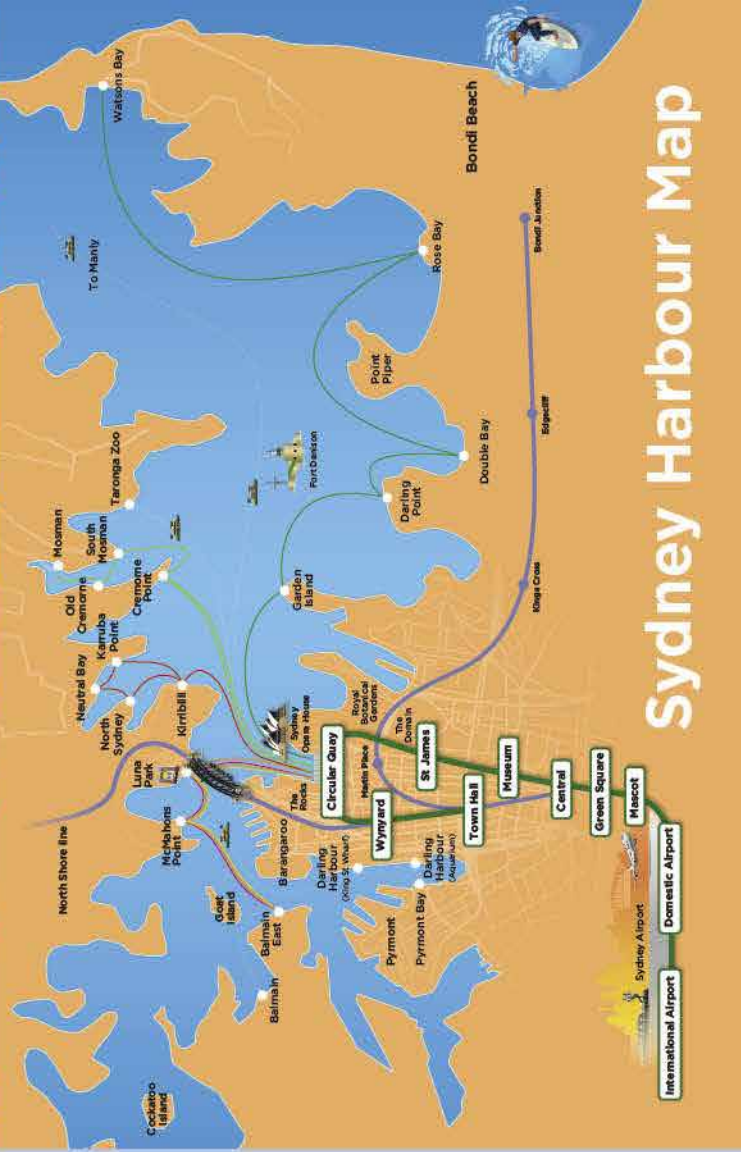

Catch AirportLink
**Sydney's
 Airport Train**

airportlink.com.au

©Airport Link July 2021

Sydney Harbour Map

Platforms from City Stations to Airport

Station	Platform number
Central Station	23
Museum Station	2
St James Station	2
Circular Quay Station	2
Wynyard Station	6
Town Hall Station	6
Kings Cross Station (change at Central)	1

**Museum
 Station
 Precinct Map**

AirportLink
 Sydney's Airport Train

The Domain

- ACCOMMODATION**
- HOTELS**
- ★ 1831 Boutique Hotel
 - ★ Adina Apartment Hotel Sydney
 - ★ Break Free on George
 - ★ Capitol Square Hotel Sydney
 - ★ Great Southern Hotel
 - ★ Hilton Sydney
 - ★ Hotel Stellar
 - ★ Hyde Park Inn
 - ★ Ibis Sydney World Square
 - ★ Meriton Suites Campbell Street
 - ★ Meriton Suites Kent Street
 - ★ Meriton Suites Pitt Street
 - ★ Meriton Suites Sussex Street
 - ★ Meriton Suites World Tower
 - ★ Metro Hotel Sydney Central
 - ★ Oaks Hyde Park Plaza
 - ★ Park Regis City Centre
 - ★ Pullman Sydney Hyde Park
 - ★ Radisson Hotel & Suites Sydney
 - ★ Rydges World Square
 - ★ Seasons Harbour Plaza Sydney
 - ★ Sheraton on the Park
 - ★ Swisshotel Sydney
 - ★ Travelodge Hotel Sydney
 - ★ Vibe Hotel Sydney
- BACKPACKERS**
- ★ 790 on George St
 - ★ Home Backpackers
 - ★ Maze Backpackers
 - ★ Sydney Central YHA
 - ★ Westend Backpackers Hostel

*The above was correct at the time of printing.

(Map not to scale)