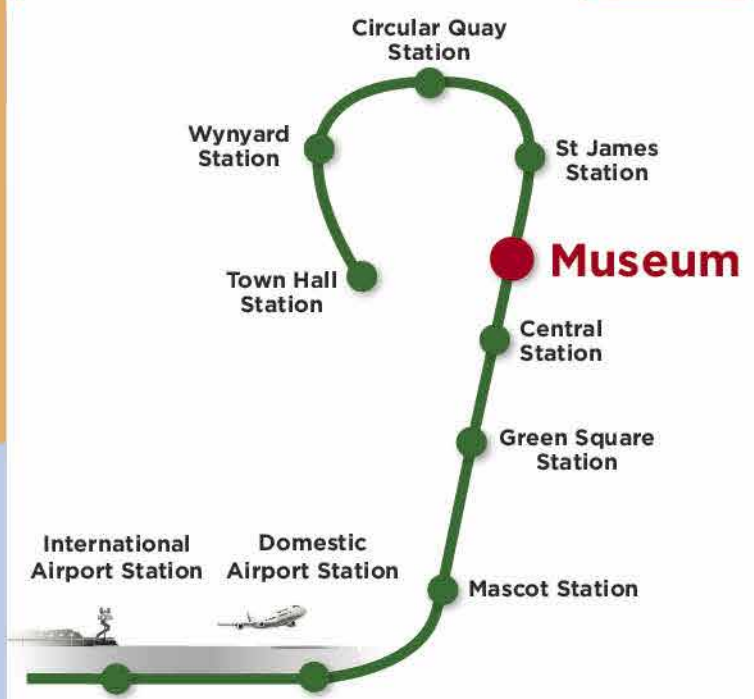

Catch AirportLink
**Sydney's
 Airport Train**

airportlink.com.au

©Airport Link July 2021

Sydney Harbour Map

Platforms from City Stations to Airport

Station	Platform number
Central Station	23
Museum Station	2
St James Station	2
Circular Quay Station	2
Wynyard Station	6
Town Hall Station	6
Kings Cross Station (change at Central)	1

**Museum
 Station
 Precinct Map**

AirportLink
 Sydney's Airport Train

The Domain

- ACCOMMODATION**
- HOTELS**
- ★ 1831 Boutique Hotel
 - ★ Adina Apartment Hotel Sydney
 - ★ Break Free on George
 - ★ Capitol Square Hotel Sydney
 - ★ Great Southern Hotel
 - ★ Hilton Sydney
 - ★ Hotel Stellar
 - ★ Hyde Park Inn
 - ★ Ibis Sydney World Square
 - ★ Meriton Suites Campbell Street
 - ★ Meriton Suites Kent Street
 - ★ Meriton Suites Pitt Street
 - ★ Meriton Suites Sussex Street
 - ★ Meriton Suites World Tower
 - ★ Metro Hotel Sydney Central
 - ★ Oaks Hyde Park Plaza
 - ★ Park Regis City Centre
 - ★ Pullman Sydney Hyde Park
 - ★ Radisson Hotel & Suites Sydney
 - ★ Rydges World Square
 - ★ Seasons Harbour Plaza Sydney
 - ★ Sheraton on the Park
 - ★ Swisshotel Sydney
 - ★ Travelodge Hotel Sydney
 - ★ Vibe Hotel Sydney
- BACKPACKERS**
- ★ 790 on George St
 - ★ Home Backpackers
 - ★ Maze Backpackers
 - ★ Sydney Central YHA
 - ★ Westend Backpackers Hostel

*The above was correct at the time of printing.

(Map not to scale)