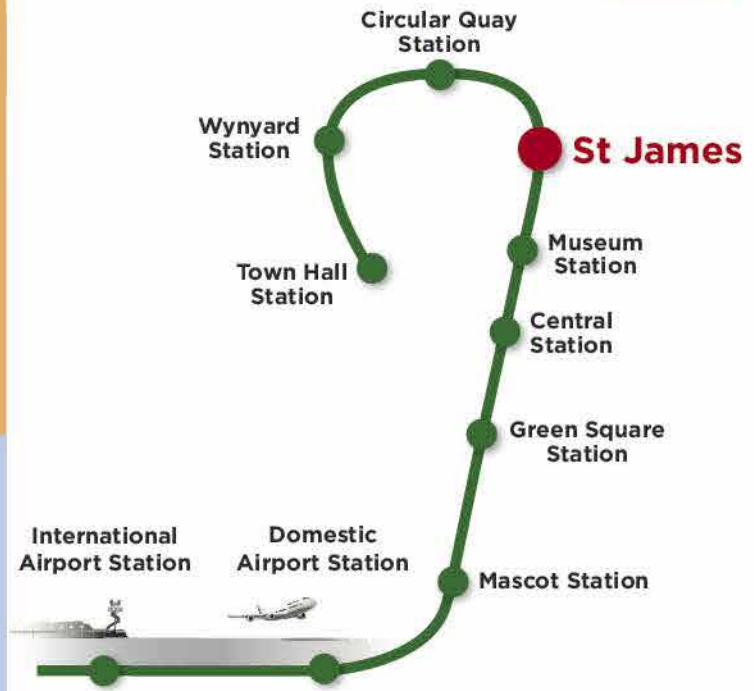

Catch AirportLink
**Sydney's
 Airport Train**

airportlink.com.au

©Airport Link July 2021

Sydney Harbour Map

Platforms from City Stations to Airport

Station	Platform number
Central Station	23
Museum Station	2
St James Station	2
Circular Quay Station	2
Wynyard Station	6
Town Hall Station	6
Kings Cross Station (change at Central)	1

**St James
 Station
 Precinct Map**

AirportLink
 Sydney's Airport Train

Royal Botanic Gardens

The Domain

Woolloomooloo

ACCOMMODATION HOTELS

- ★ 6 Adina Serviced Apartments Martin Place
- ★ 42 Ovolo Woolloomooloo
- ★ 44 Park Regis City Centre
- ★ 50 Radisson Blu Plaza Hotel Sydney
- ★ 57 Sheraton On The Park
- ★ 59 Sofitel Sydney Wentworth
- ★ 67 Travelodge Hotel Martin Place

(Map not to scale)
*The above was correct at the time of printing.

Martin Place Station

St James Station

Hyde Park

Cook & Phillip Park

Aquatic Centre

St Marys Cathedral

Hyde Park Barracks