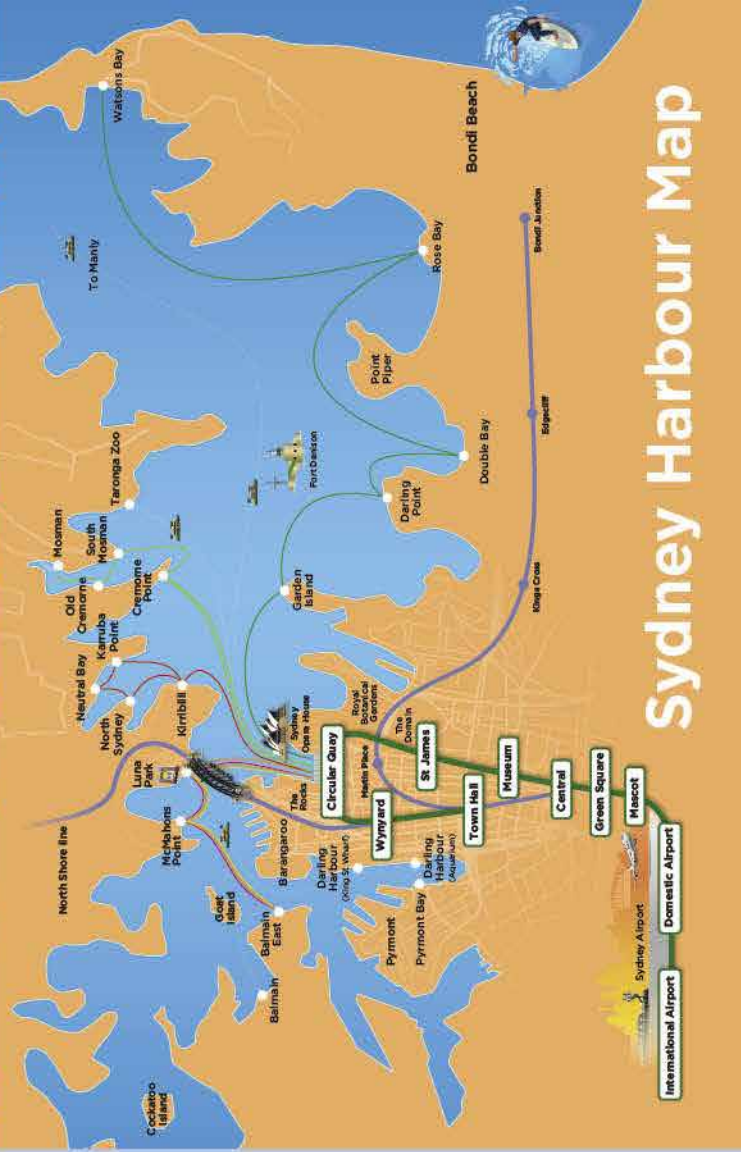

Catch AirportLink
**Sydney's
 Airport Train**

airportlink.com.au

©Airport Link July 2021

Sydney Harbour Map

Platforms from City Stations to Airport

Station	Platform number
Central Station	23
Museum Station	2
St James Station	2
Circular Quay Station	2
Wynyard Station	6
Town Hall Station	6
Kings Cross Station (change at Central)	1

**St James
 Station
 Precinct Map**

AirportLink
 Sydney's Airport Train

Royal Botanic Gardens

The Domain

Woolloomooloo

ACCOMMODATION HOTELS

- ★ 6 Adina Serviced Apartments Martin Place
- ★ 42 Ovolo Woolloomooloo
- ★ 44 Park Regis City Centre
- ★ 50 Radisson Blu Plaza Hotel Sydney
- ★ 57 Sheraton On The Park
- ★ 59 Sofitel Sydney Wentworth
- ★ 67 Travelodge Hotel Martin Place

(Map not to scale)
*The above was correct at the time of printing.

Martin Place Station

St James Station

Hyde Park

Cook & Phillip Park

Aquatic Centre

St Marys Cathedral

Hyde Park Barracks