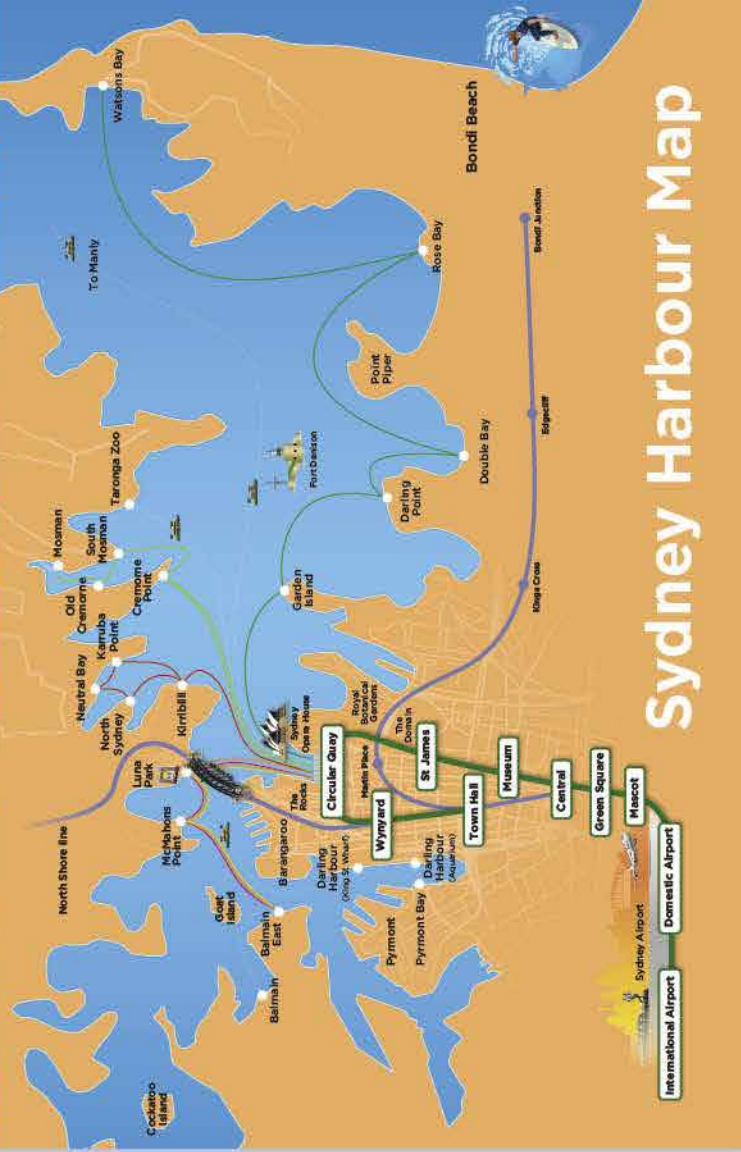

Catch AirportLink
**Sydney's
 Airport Train**

airportlink.com.au

©Airport Link July 2021

Sydney Harbour Map

Platforms from City Stations to Airport

Station	Platform number
Central Station	23
Museum Station	2
St James Station	2
Circular Quay Station	2
Wynyard Station	6
Town Hall Station	6
Kings Cross Station (change at Central)	1

**Town Hall
 Station
 Precinct Map**

AirportLink
 Sydney's Airport Train

(Map not to scale)

ACCOMMODATION

HOTELS

- | | | |
|--|------------------------------------|---------------------------------|
| ★ Adina Apartment Hotel Sydney | ★ Meriton Suites Kent Street | ★ Rydges World Square |
| ★ Adina Apartment Hotel Sydney Harbourside | ★ Meriton Suites Pitt Street | ★ Seasons Darling Harbour |
| ★ Adina Serviced Apartments Martin Place | ★ Meriton Suites Sussex Street | ★ Seasons Harbour Plaza Sydney |
| ★ APX Apartments Darling Harbour | ★ Meriton Suites World Tower | ★ Sheraton on the Park |
| ★ Grace Hotel | ★ Metro Apartments Darling Harbour | ★ Sofitel Sydney Wentworth |
| ★ Hilton Sydney | ★ Novotel Sydney Darling Harbour | ★ Swissotel Sydney |
| ★ Hyatt Regency Sydney | ★ Novotel Sydney Darling Square | ★ The Fullerton Hotel |
| ★ Hyde Park Inn | ★ Park Regis City Centre | ★ The Star Grand Hotel |
| ★ Ibis Sydney Darling Harbour | ★ Park Royal Darling Harbour | ★ The Star, Sydney |
| ★ Ibis Sydney King Street Wharf | ★ Radisson Blu Plaza Hotel Sydney | ★ Travelodge Hotel Martin Place |
| ★ Ibis Sydney World Square | ★ Radisson Hotel & Suites Sydney | |