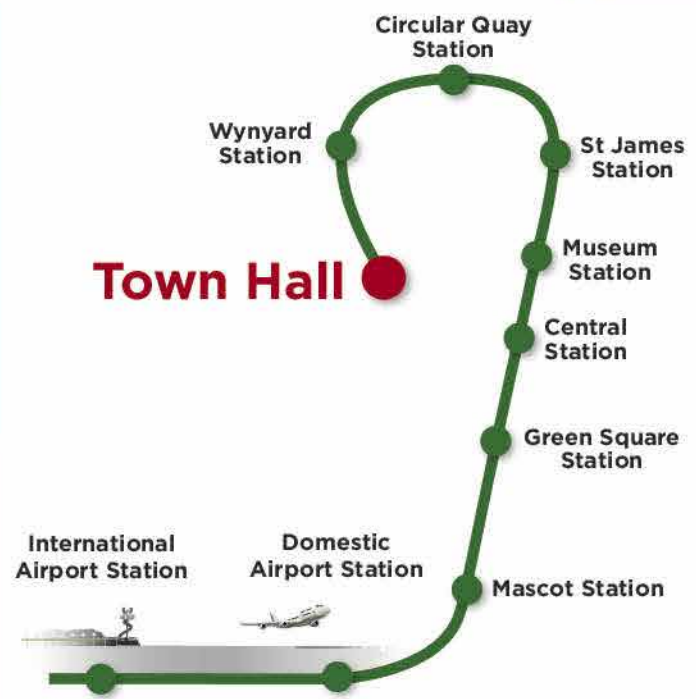

Catch AirportLink
**Sydney's
 Airport Train**

airportlink.com.au

©Airport Link July 2021

Sydney Harbour Map

Platforms from City Stations to Airport

Station	Platform number
Central Station	23
Museum Station	2
St James Station	2
Circular Quay Station	2
Wynyard Station	6
Town Hall Station	6
Kings Cross Station (change at Central)	1

**Town Hall
 Station
 Precinct Map**

AirportLink
 Sydney's Airport Train

(Map not to scale)

ACCOMMODATION

HOTELS

- | | | |
|--|------------------------------------|---------------------------------|
| ★ Adina Apartment Hotel Sydney | ★ Meriton Suites Kent Street | ★ Rydges World Square |
| ★ Adina Apartment Hotel Sydney Harbourside | ★ Meriton Suites Pitt Street | ★ Seasons Darling Harbour |
| ★ Adina Serviced Apartments Martin Place | ★ Meriton Suites Sussex Street | ★ Seasons Harbour Plaza Sydney |
| ★ APX Apartments Darling Harbour | ★ Meriton Suites World Tower | ★ Sheraton on the Park |
| ★ Grace Hotel | ★ Metro Apartments Darling Harbour | ★ Sofitel Sydney Wentworth |
| ★ Hilton Sydney | ★ Novotel Sydney Darling Harbour | ★ Swissotel Sydney |
| ★ Hyatt Regency Sydney | ★ Novotel Sydney Darling Square | ★ The Fullerton Hotel |
| ★ Hyde Park Inn | ★ Park Regis City Centre | ★ The Star Grand Hotel |
| ★ Ibis Sydney Darling Harbour | ★ Park Royal Darling Harbour | ★ The Star, Sydney |
| ★ Ibis Sydney King Street Wharf | ★ Radisson Blu Plaza Hotel Sydney | ★ Travelodge Hotel Martin Place |
| ★ Ibis Sydney World Square | ★ Radisson Hotel & Suites Sydney | |