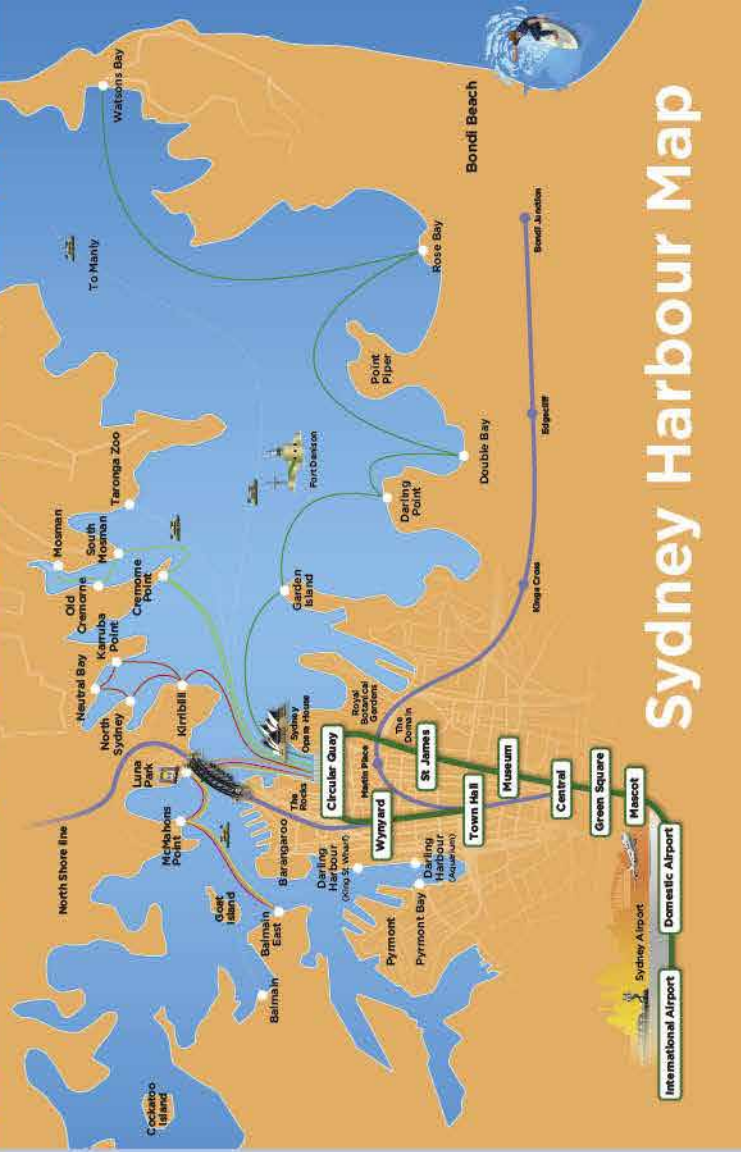

Catch AirportLink  
**Sydney's  
 Airport Train**

[airportlink.com.au](http://airportlink.com.au)

©Airport Link July 2021

Sydney Harbour Map

Platforms from City Stations to Airport

| City Station                            | Platform number |
|---|-----------------|
| Central Station                         | 23              |
| Museum Station                          | 2               |
| St James Station                        | 2               |
| Circular Quay Station                   | 2               |
| <b>Wynyard Station</b>                  | <b>6</b>        |
| Town Hall Station                       | 6               |
| Kings Cross Station (change at Central) | 1               |

# Wynyard Station Precinct Map

**AirportLink**  
 Sydney's Airport Train