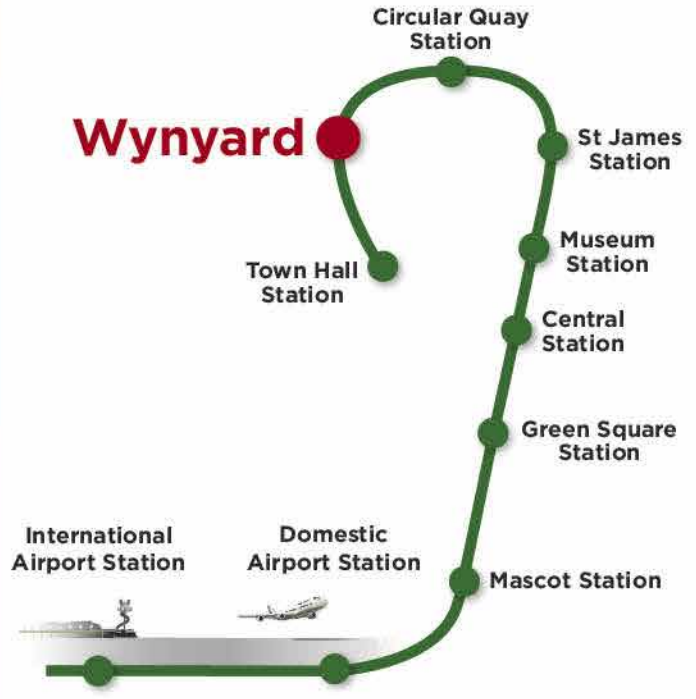

Catch AirportLink  
**Sydney's  
 Airport Train**

[airportlink.com.au](http://airportlink.com.au)

©Airport Link July 2021

Sydney Harbour Map

Platforms from City Stations to Airport

| City Station                            | Platform number |
|---|-----------------|
| Central Station                         | 23              |
| Museum Station                          | 2               |
| St James Station                        | 2               |
| Circular Quay Station                   | 2               |
| <b>Wynyard Station</b>                  | <b>6</b>        |
| Town Hall Station                       | 6               |
| Kings Cross Station (change at Central) | 1               |

# Wynyard Station Precinct Map

**AirportLink**  
 Sydney's Airport Train